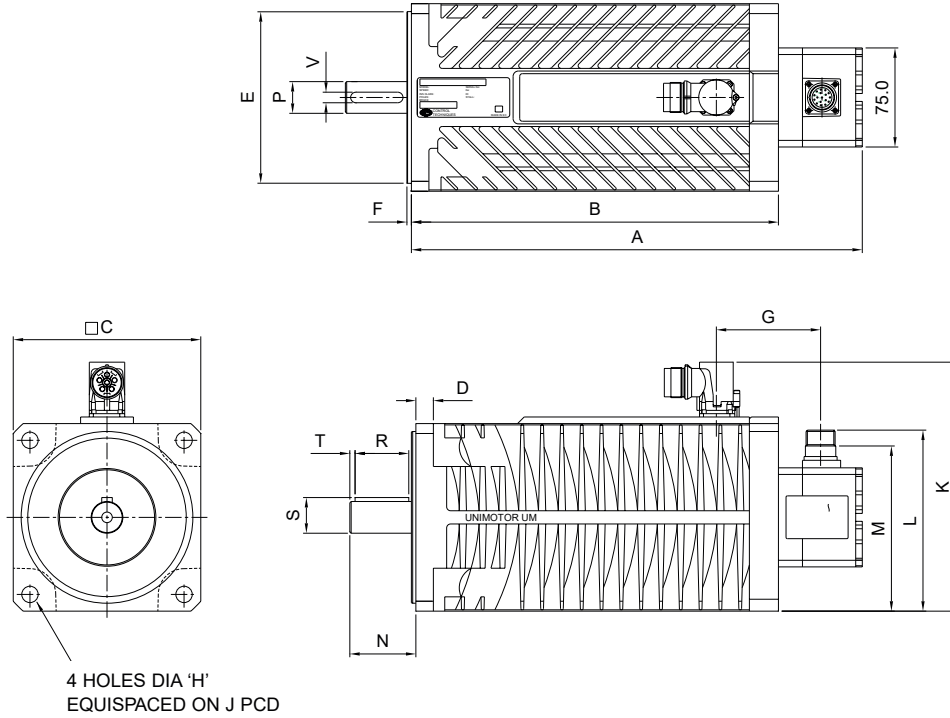

Dimensions (mm) Frame size 75-142

Note: Dimension A,B,M,L and K are shown at the maximum.

Dimensions - Frame Sizes 75-142

FRAME SIZE	75			
Dimension / Length suffix	A			
A Length Overall (Unbraked)	211			
A Length Overall (Braked)	241			
B Body Length (Unbraked)	146			
B Body Length (Braked)	176			
C Flange Square	75.0			
D Flange Thickness	7.0			
E Register Diameter	60.0 (J6)			
F Register Length	2.4			
G Power to Connect C/L	61.0			
H Fixing Holes Diameter	5.8 (H14)			
J Fixing Hole p.c.d.	75.0			
K Overall Height	126.0			
L Signal Connector Height (UM)	107.0			
M Signal Connector Height (SL)	88.0			
N Shaft Length (front)	23.0			
P Shaft Diameter (front)	11.0			